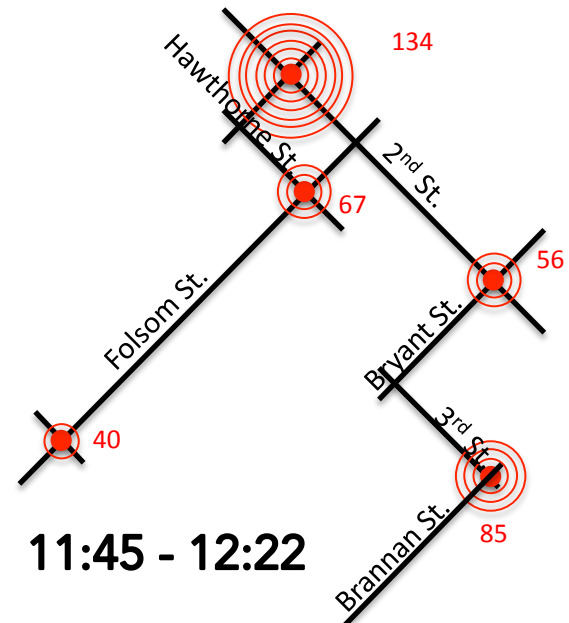

# Analysis – Traffic Throughout the Day

# Analysis – Traffic Throughout the Day: foot traffic @ 5 min. intervals