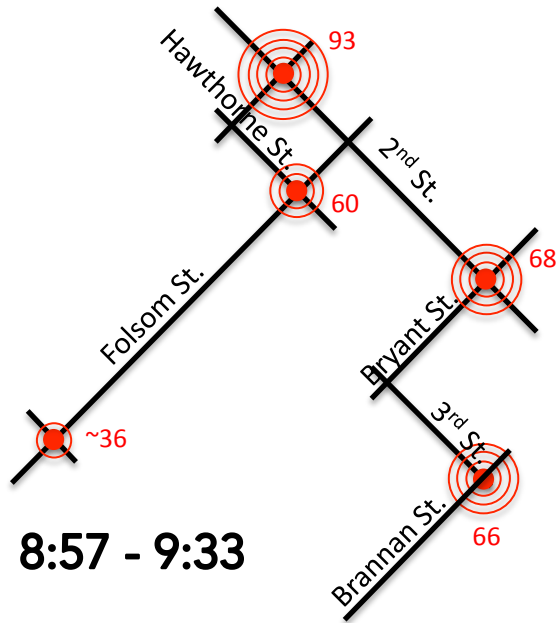

# Analysis – Traffic Throughout the Day

# Analysis – Traffic Throughout the Day: foot traffic @ 5 min. intervals