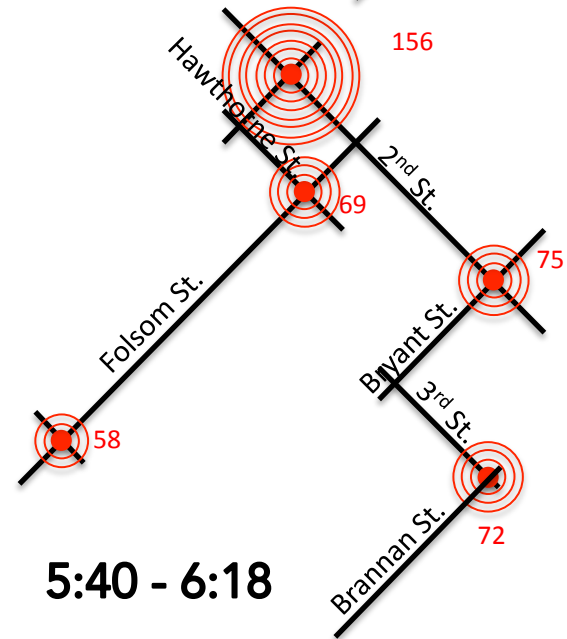

# Analysis – Traffic Throughout the Day

# Analysis – Traffic Throughout the Day: foot traffic @ 5 min. intervals