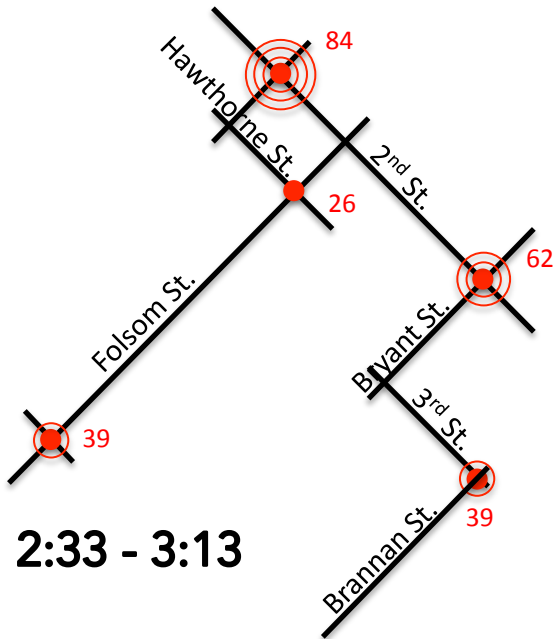

# Analysis – Traffic Throughout the Day: foot traffic @ 5 min. intervals