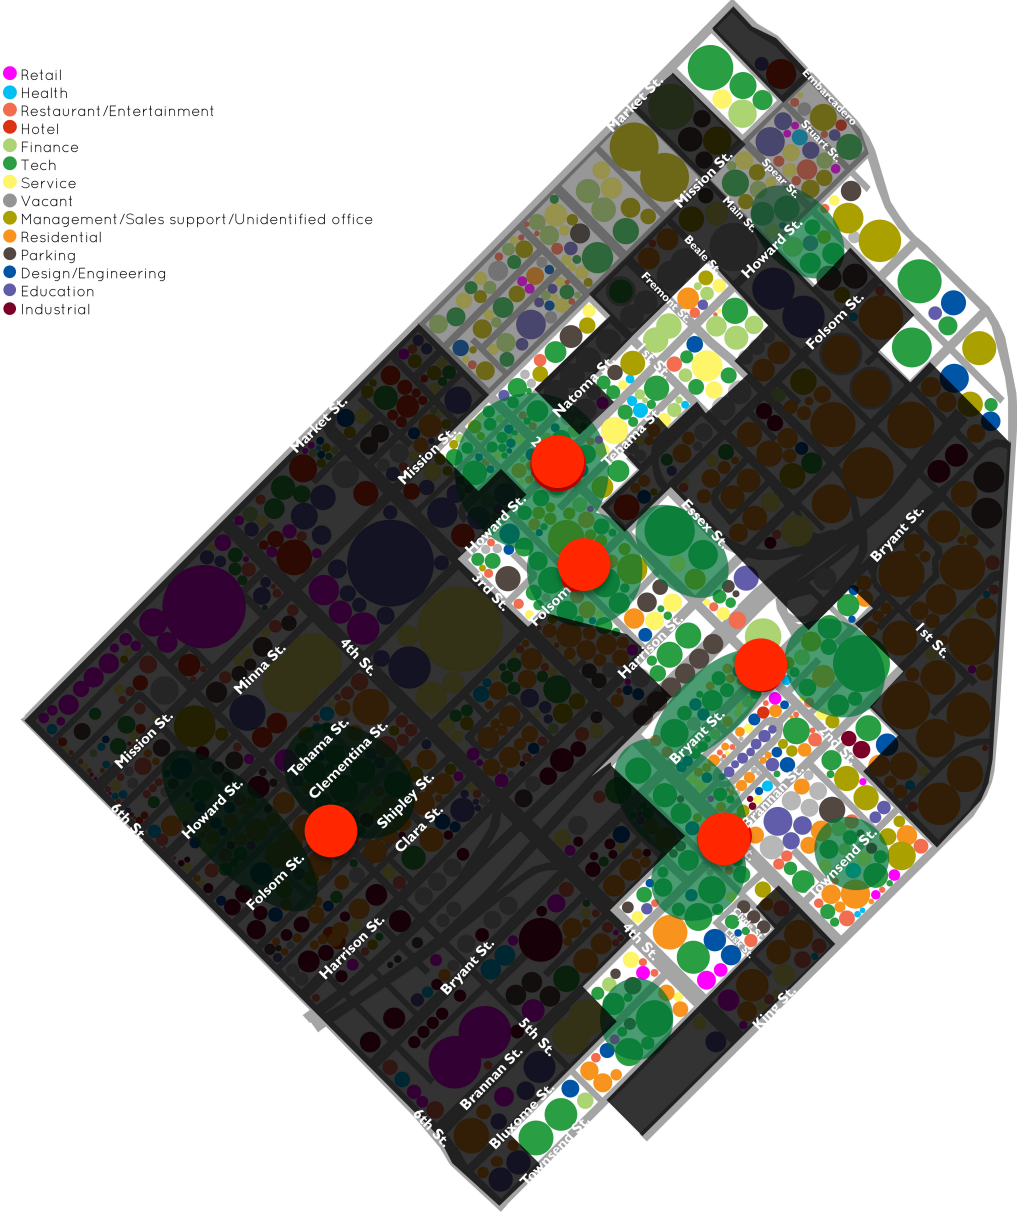

Kolegraff Project

**Demographic Study**

**10.9.2015**

# Analysis – Traffic Throughout the Day

# Analysis – Traffic Throughout the Day: foot traffic @ 5 min. intervals