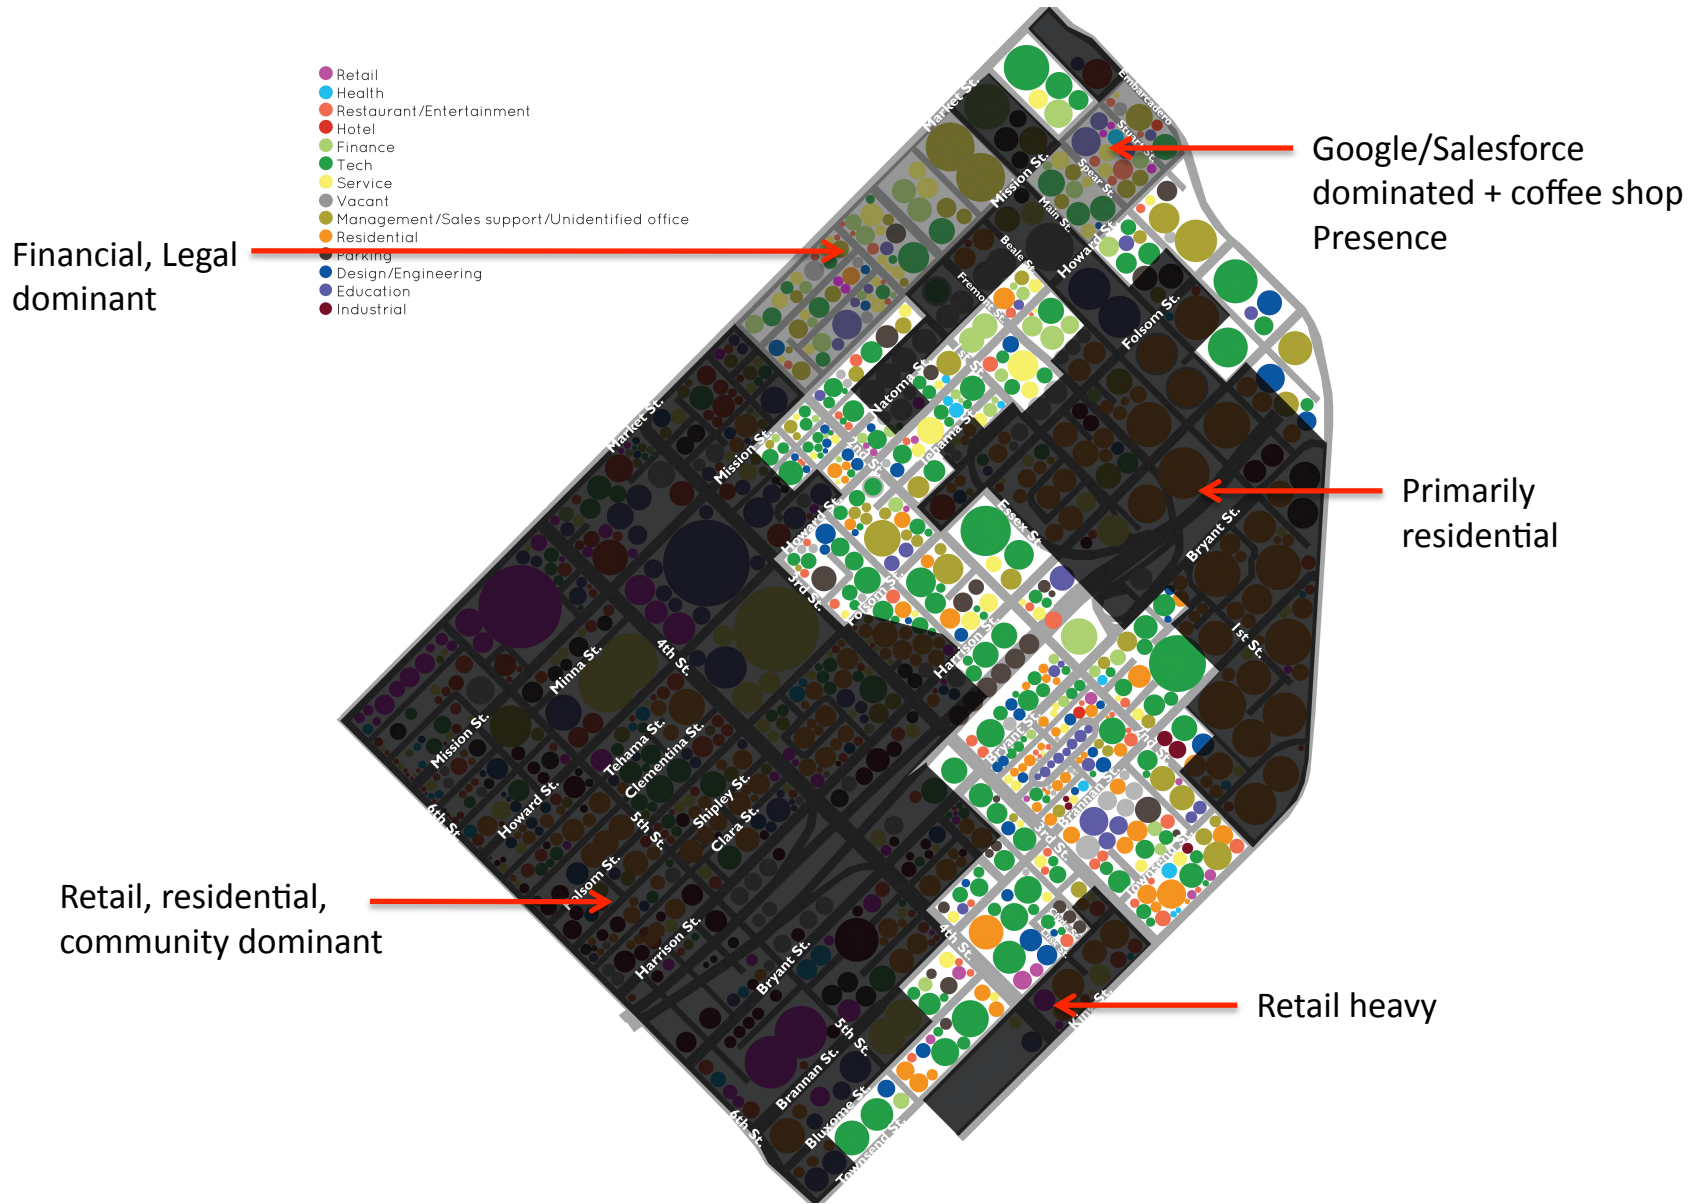

Kolegraff Project

**Demographic Study**

**10.9.2015**

# Analysis – Traffic Throughout the Day

# Analysis – Traffic Throughout the Day: foot traffic @ 5 min. intervals